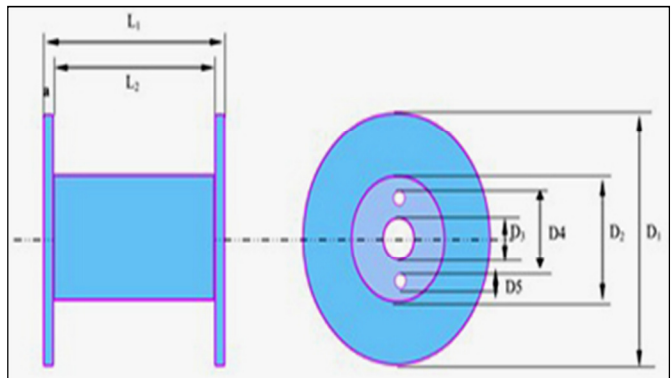

Packaging Spools - Double Glass Fibre Covered (D.G.F.C.) Aluminium Round Wires

JWPL Double Fibre Glass Covered (D.G.F.C.) Aluminium Round Wires are supplied on Wooden Spools and Cylindrical Barrelled Plastic Spools.

Wire Size & Respective Spool Types:

Size Range (mm)	Wooden Spools (Refer Figure A)	Cylindrical Barrelled Plastic Spools (Refer Figure B)
10.00 to 3.00	560 mm 500 mm 450 mm 400 mm	560 mm 500 mm 450 mm 400 mm

Other spools are available on request.

FIGURE A : DIMENSIONS OF WOODEN SPOOLS

Spool Type	Dimensions (mm)				Weight (gms)
	Flange Dia.	Barrel dia.	Bore dia.	Traverse length	
	d ₁	d ₂	d ₃	L ₂	
400	400	150	40	200	35
450	450	150	40	200	45
500	500	200	40	240	70
560	560	280	40	240	85

Note: Dimension of D4 & D5 can be provided as per your requirement of buyer and dimension of machine.

FIGURE B : DIMENSIONS OF CYLINDRICAL BARRELLED PLASTIC SPOOLS

Spool Type	Dimensions (mm)					Volume (cm ³)
	Flange Dia.	Barrel dia.	Bore dia.	Traverse length	Overall length	
	d ₁	d ₂	d ₃	L ₂	L ₁	
400	400	250/300	40/56/127	230	280	17620 / 12650
450	450	250/300	40/56/127	230	290	25300 / 20330
500	500	250/300	40/56/127	230	290	33884 / 28914
560	560	300	40/56/127	230	300	40408