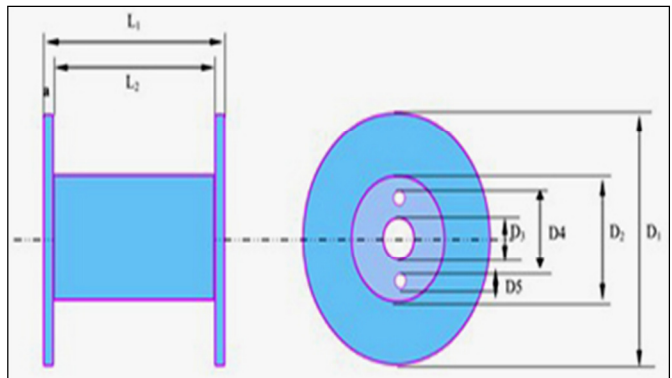

Packaging Spools - Enamelled Aluminium Rectangular Wires

JWPL Enamelled Aluminium Rectangular Wires are supplied on Wooden Spools and Cylindrical Barrelled Plastic Spools.

Wire Size & Respective Spool Types:

Size Range (sq mm)	Wooden Spools (Refer Figure A)	Cylindrical Barrelled Plastic Spools (Refer Figure B)
27.00 to 10.00	560 mm 500 mm 450 mm 400 mm	560 mm 500 mm 450 mm 400 mm
9.50 to 4.00	450 mm 400 mm	450 mm 400 mm 355 mm 310 mm

Size range available is Width: Max 9.00 mm & Min 3.0 mm; Thickness: Max 3.00 mm & Min 1.00 mm

Other spools are available on request.

FIGURE A : DIMENSIONS OF WOODEN SPOOLS

Spool Type	Dimensions (mm)				Weight (gms)
	Flange Dia.	Barrel dia.	Bore dia.	Traverse length	
	d ₁	d ₂	d ₃	L ₂	
400	400	150	40	200	35
450	450	150	40	200	45
500	500	200	40	240	70
560	560	280	40	240	85

Note: Dimension of D4 & D5 can be provided as per your requirement of buyer and dimension of machine.

FIGURE B : DIMENSIONS OF CYLINDRICAL BARRELLED PLASTIC SPOOLS

Spool Type	Dimensions (mm)					Volume (cm ³)
	Flange Dia.	Barrel dia.	Bore dia.	Traverse length	Overall length	
	d ₁	d ₂	d ₃	L ₂	L ₁	
310	310	200	36	160	200	7053
355	355	224	36	160	200	9535
400	400	250/300	40/56/127	230	280	17620 / 12650
450	450	250/300	40/56/127	230	290	25300 / 20330
500	500	250/300	40/56/127	230	290	33884 / 28914
560	560	300	40/56/127	230	300	40408