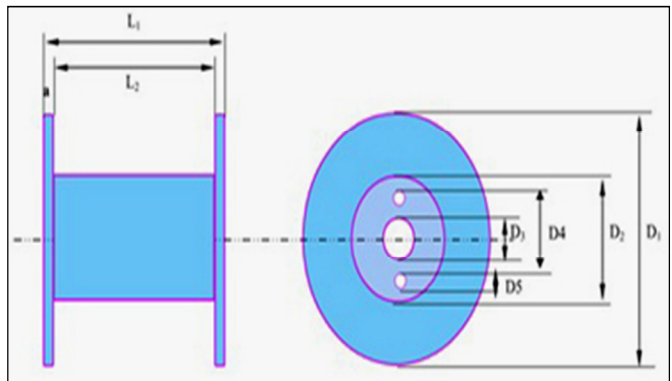

Packaging Spools – Enamelled Double Glass Fibre Covered (En.D.G.F.C.) Aluminium Round Wires

JWPL Enamelled Double Fibre Glass Covered (En.D.G.F.C.) Aluminium Round Wires are supplied on Wooden Spools and Cylindrical Barrelled Plastic Spools.

Wire Size & Respective Spool Types:

Size Range (mm)	Wooden Spools (Refer Figure A)	Cylindrical Barrelled Plastic Spools (Refer Figure B)
5.00 to 3.00	560 mm 500 mm 450 mm 400 mm	560 mm 500 mm 450 mm 400 mm

Other spools are available on request.

FIGURE A : DIMENSIONS OF WOODEN SPOOLS

Spool Type	Dimensions (mm)				Weight (gms)
	Flange Dia.	Barrel dia.	Bore dia.	Traverse length	
	d ₁	d ₂	d ₃	L ₂	
400	400	150	40	200	35
450	450	150	40	200	45
500	500	200	40	240	70
560	560	280	40	240	85

Note: Dimension of D4 & D5 can be provided as per your requirement of buyer and dimension of machine.

FIGURE B : DIMENSIONS OF CYLINDRICAL BARRELLED PLASTIC SPOOLS

Spool Type	Dimensions (mm)					Volume (cm ³)
	Flange Dia.	Barrel dia.	Bore dia.	Traverse length	Overall length	
	d ₁	d ₂	d ₃	L ₂	L ₁	
400	400	250/300	40/56/127	230	280	17620 / 12650
450	450	250/300	40/56/127	230	290	25300 / 20330
500	500	250/300	40/56/127	230	290	33884 / 28914
560	560	300	40/56/127	230	300	40408